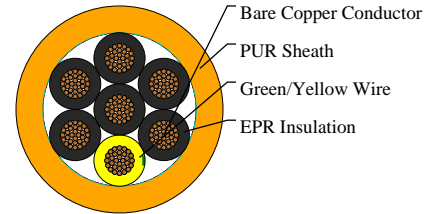

### APPLICATIONS

These EPR/PUR spiral cables are used as till feeder cable and they are ideally suited for use of high quality kitchen and housekeeping utensils, lighting, electrical tools, building industry, handing equipment, entertainment equipment etc. These cables have a high reset power, an excellent appearance and especially a long service life.

### COLOUR CODE

Core Color Code: according to VDE 0293 or DIN 47100

Sheath color: orange (other colors and types are available on request)

### PHYSICAL AND THERMAL PROPERTIES

Temperature Rating: -25°C to +80°C

Voltage Rating: 450/750V

Test voltage: 2500 V

Elasticity ratio: EPR/PUR black approx 1 : 5

### DIMENSION AND PARAMETERS

No. of Cores × Cross-sectional Area	Control Cable Size	Closed Spiral Length	Cable Diameter	Outer Diameter	Appr. Copper Weight
No.×mm <sup>2</sup>	AWG	mm	mm	mm	kg/km
7x1.5	16	300	12.6	46.4	343.4